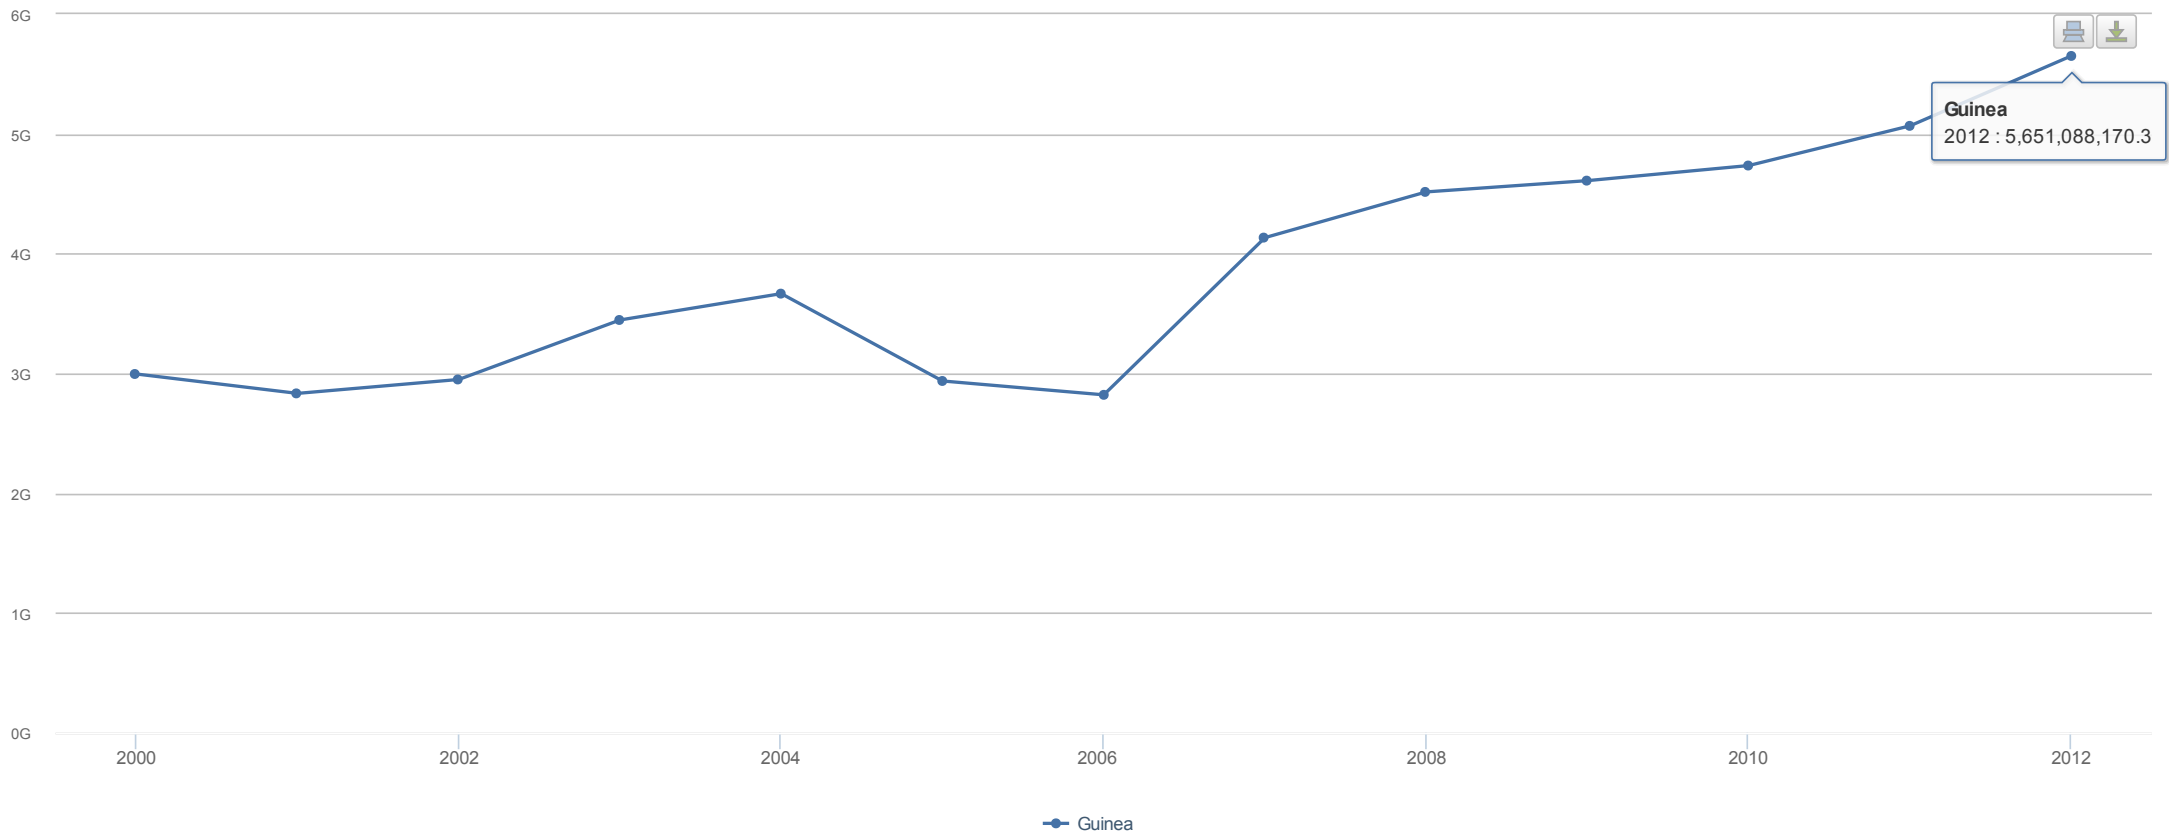

Created from: World Development Indicators
Series : GDP (current US$)
Created on: 06/22/2015